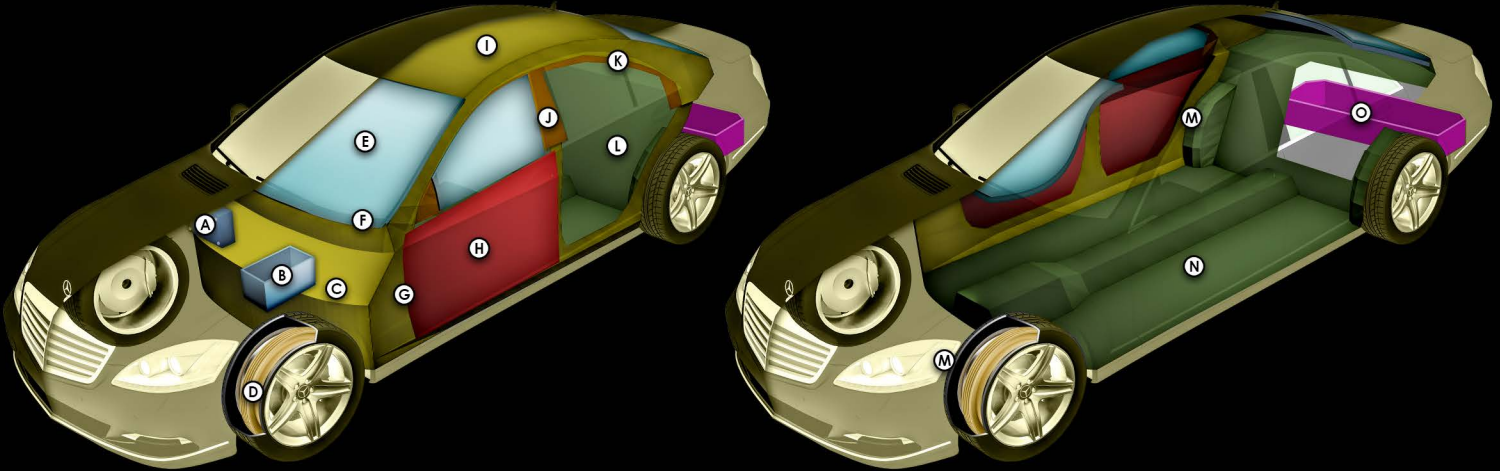

VEHICLE SPECIFICATIONS

Make	Mercedes-Benz	Engines	4.0L V8 Biturbo Gasoline	Height	59.2 in (150 cm)
Model	S580	Power	496 hp - 516 ft-lbs	Length	208.2 in (528 cm)
Armor Level	A9/B6+	Transmission	10 Speed	Width	76.9 in (195 cm)
Trim	Luxury line	Wheels	19" (W/SECUREBAND SYSTEM)	Wheelbase	126.6 in (321 cm)
Armored Weight .	6400 lbs - 2902,469 kg	Tires	Bridgestone P255/45 R19	Clearance	5 in (13 cm)

AlpineCo.com

Toll Free: 800.99ARMOR ★ Tel: +1.703.471.0002 ★ Fax: +1.703.471.0202 ★ Sales@AlpineCo.com

MERCEDES-BENZ S580

PROFESSIONALLY ARMORED SEDAN

"no one
protects you
better!"

ARMORING FEATURES

** These schematics represent typical armoring of a sedan. The final vehicle (Mercedes-Benz S580) may vary depending on the client's required specifications. **