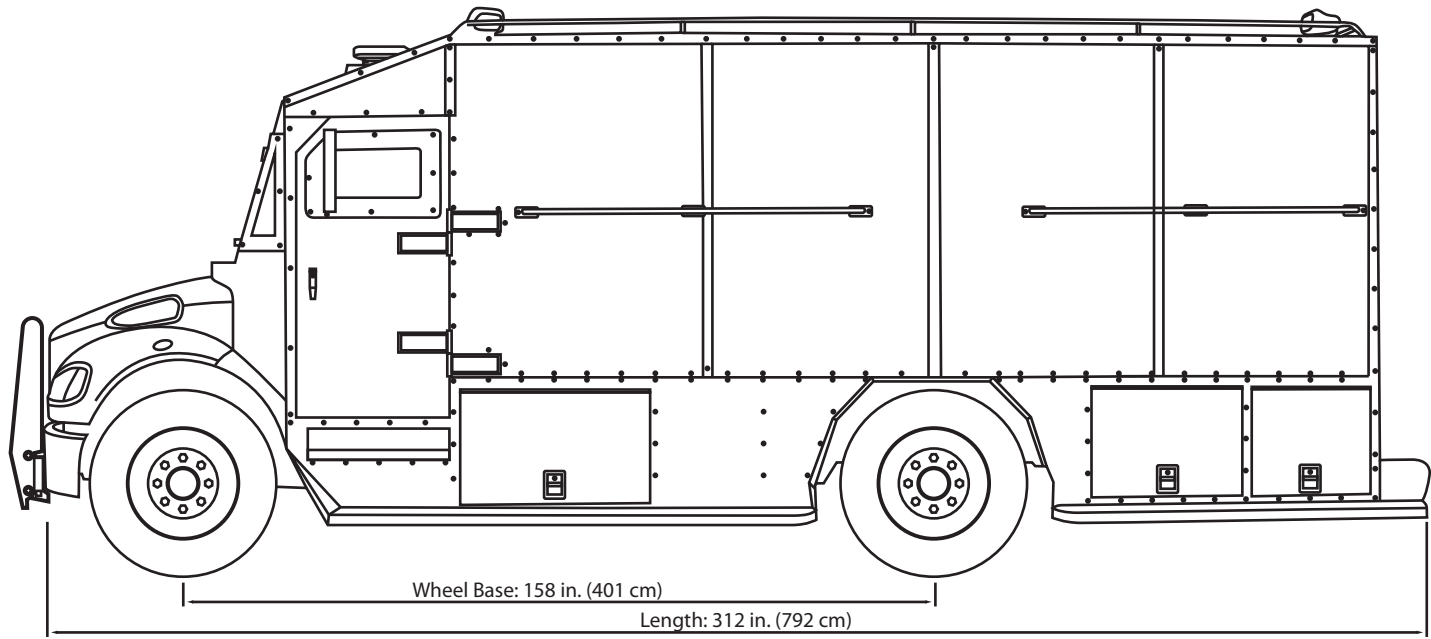

**SWAT TRUCK (BULLDOG X<sup>®</sup>) FREIGHTLINER**

This drawing is the exclusive property of Alpine Armoring Inc.. Its contents are strictly confidential and shall not be partially or completely reproduced, submitted or revealed for any reason without the consent of Alpine Armoring Inc.. All dimension are approximate, & might be modified to match technological or productional requirements.

ORIGINATOR DEPT.	DATE	DRAWING TITLE	DRAWN BY	APPROVED REV.
CAD & ENGINEERING	2011	SWAT TRUCK (BULLDOG X <sup>®</sup> ) Freightliner	Graphics Dept.	Ron L.