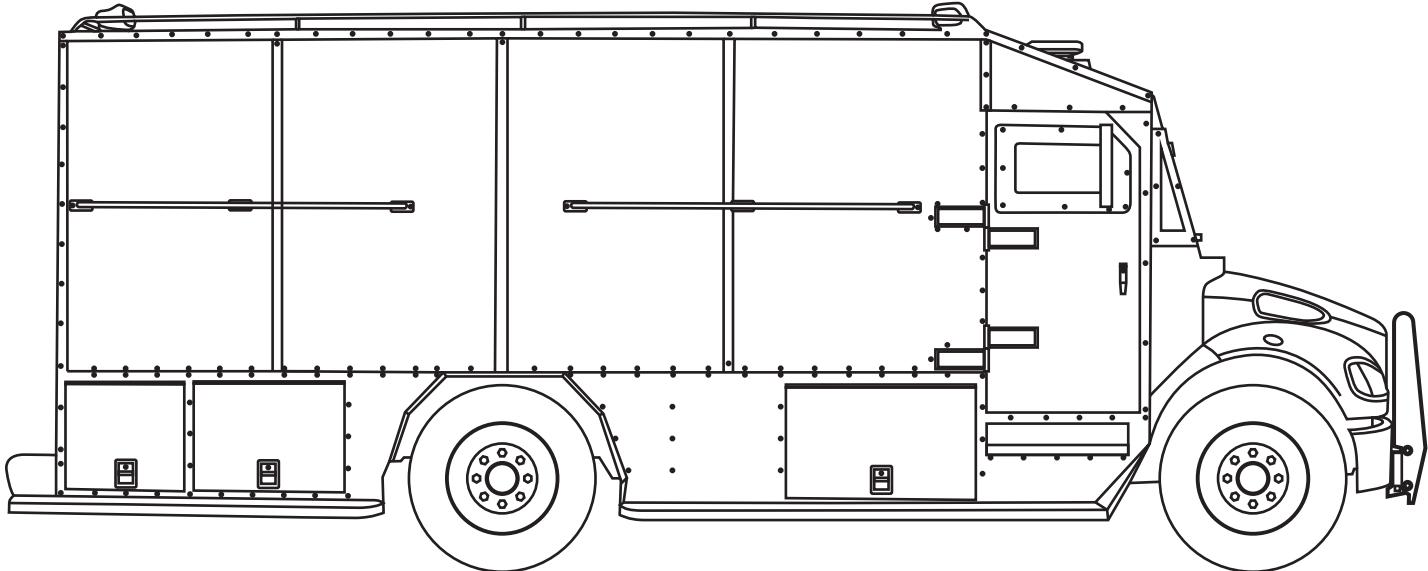

**SWAT TRUCK (BULLDOG X<sup>®</sup>) FREIGHTLINER**

This drawing is the exclusive property of Alpine Armoring Inc.. Its contents are strictly confidential and shall not be partially or completely reproduced, submitted or revealed for any reason without the consent of Alpine Armoring Inc.. All dimension are approximate, & might be modified to match technological or productional requirements.

ORIGINATOR DEPT.	DATE	DRAWING TITLE	DRAWN BY	APPROVED REV.
CAD & ENGINEERING	2011	SWAT TRUCK (BULLDOG X <sup>®</sup> ) Freightliner	Graphics Dept.	Ron L.