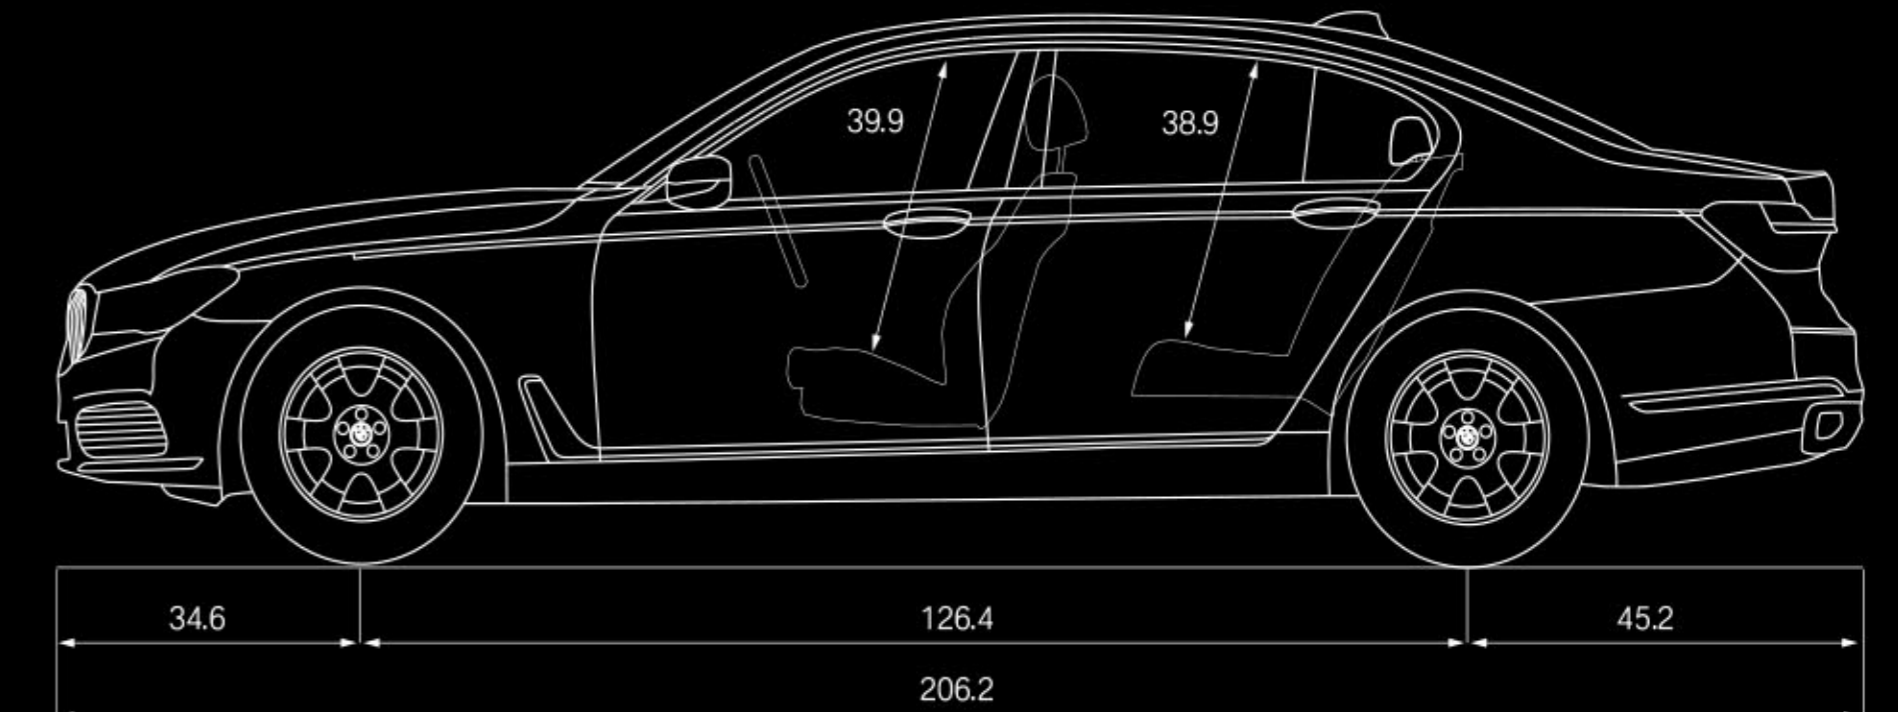

Tech Data

BMW 740i / 740i xDrive

Engine:	3.0-liter TwinPower Turbo inline 6-cylinder
Output:	320 hp @ 5500–6500 / 330 lb-ft @ 1380–5000
0–60 mph (sec)¹:	sDrive: 5.4 xDrive: 5.1
Mileage (City, Highway, Combined):²	sDrive: 21 / 29 / 24 xDrive: 20 / 29 / 23

BMW 750i / 750i xDrive

Engine:	4.4-liter TwinPower Turbo V-8
Output:	443 hp @ 5500–6000 / 479 lb-ft @ 2000–4500
0–60 mph (sec)¹:	sDrive: 4.6 xDrive: 4.3
Mileage (City, Highway, Combined):²	sDrive: 18 / 26 / 21 xDrive: 17 / 25 / 20

BMW 740e xDrive

Engine:	2.0-liter TwinPower Turbo inline 4-cylinder + eDrive electric motor
Combined Output:	322 hp / 369 lb-ft
0–60 mph (sec)¹:	5.1
Mileage (City, Highway, Combined):²	TBP

Dimensions

All dimensions shown in inches.

¹BMW AG preliminary test results. Actual acceleration results may vary, depending on specification of vehicle; road and environmental conditions; testing procedures and driving style. These results should be used for comparison only and verification should not be attempted on public roads. BMW urges you to obey all posted speed laws and always wear safety belts.

² Preliminary figures not available at time of publication.

Figures subject to change. Please visit your BMW Center for the most up-to-date information. Get the latest information on standard and optional features, packages and technical specifications. Visit bmwusa.com and select the BMW model of your choice.