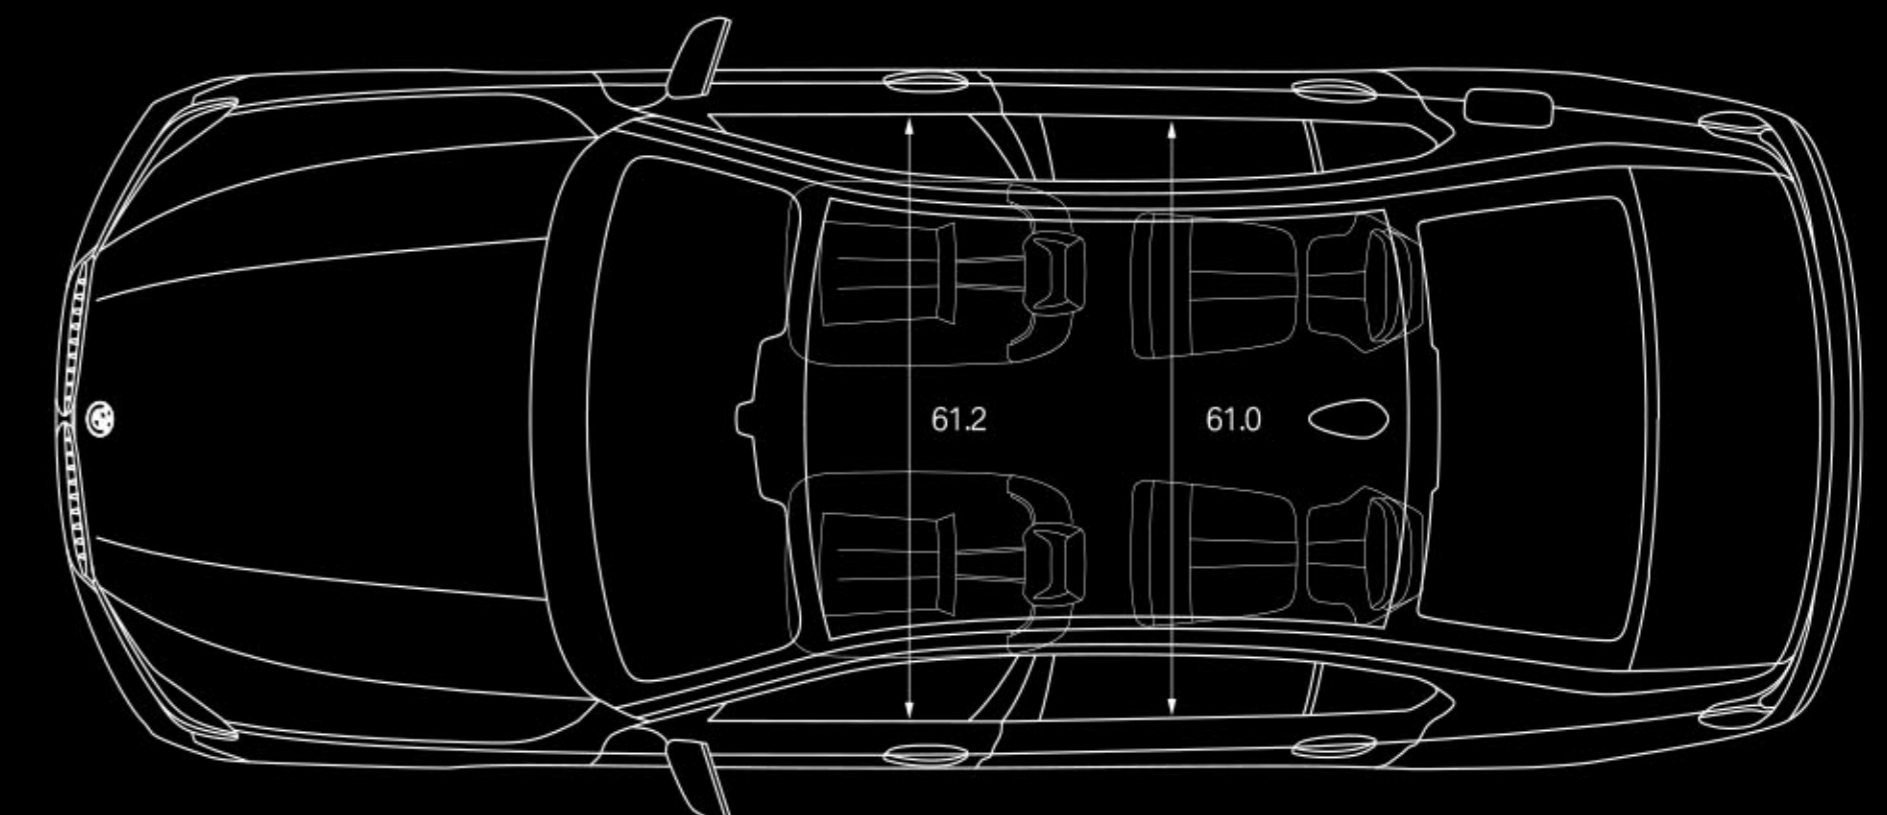

Tech Data

BMW 740i / 740i xDrive

Engine:	3.0-liter TwinPower Turbo inline 6-cylinder
Output:	320 hp @ 5500–6500 / 330 lb-ft @ 1380–5000
0–60 mph (sec)¹:	sDrive: 5.4 xDrive: 5.1
Mileage (City, Highway, Combined):²	sDrive: 21 / 29 / 24 xDrive: 20 / 29 / 23

BMW 750i / 750i xDrive

Engine:	4.4-liter TwinPower Turbo V-8
Output:	443 hp @ 5500–6000 / 479 lb-ft @ 2000–4500
0–60 mph (sec)¹:	sDrive: 4.6 xDrive: 4.3
Mileage (City, Highway, Combined):²	sDrive: 18 / 26 / 21 xDrive: 17 / 25 / 20

BMW 740e xDrive

Engine:	2.0-liter TwinPower Turbo inline 4-cylinder + eDrive electric motor
Combined Output:	322 hp / 369 lb-ft
0–60 mph (sec)¹:	5.1
Mileage (City, Highway, Combined):²	TBP

Dimensions

All dimensions shown in inches.

¹BMW AG preliminary test results. Actual acceleration results may vary, depending on specification of vehicle; road and environmental conditions; testing procedures and driving style. These results should be used for comparison only and verification should not be attempted on public roads. BMW urges you to obey all posted speed laws and always wear safety belts.

² Preliminary figures not available at time of publication.

Figures subject to change. Please visit your BMW Center for the most up-to-date information. Get the latest information on standard and optional features, packages and technical specifications. Visit bmwusa.com and select the BMW model of your choice.