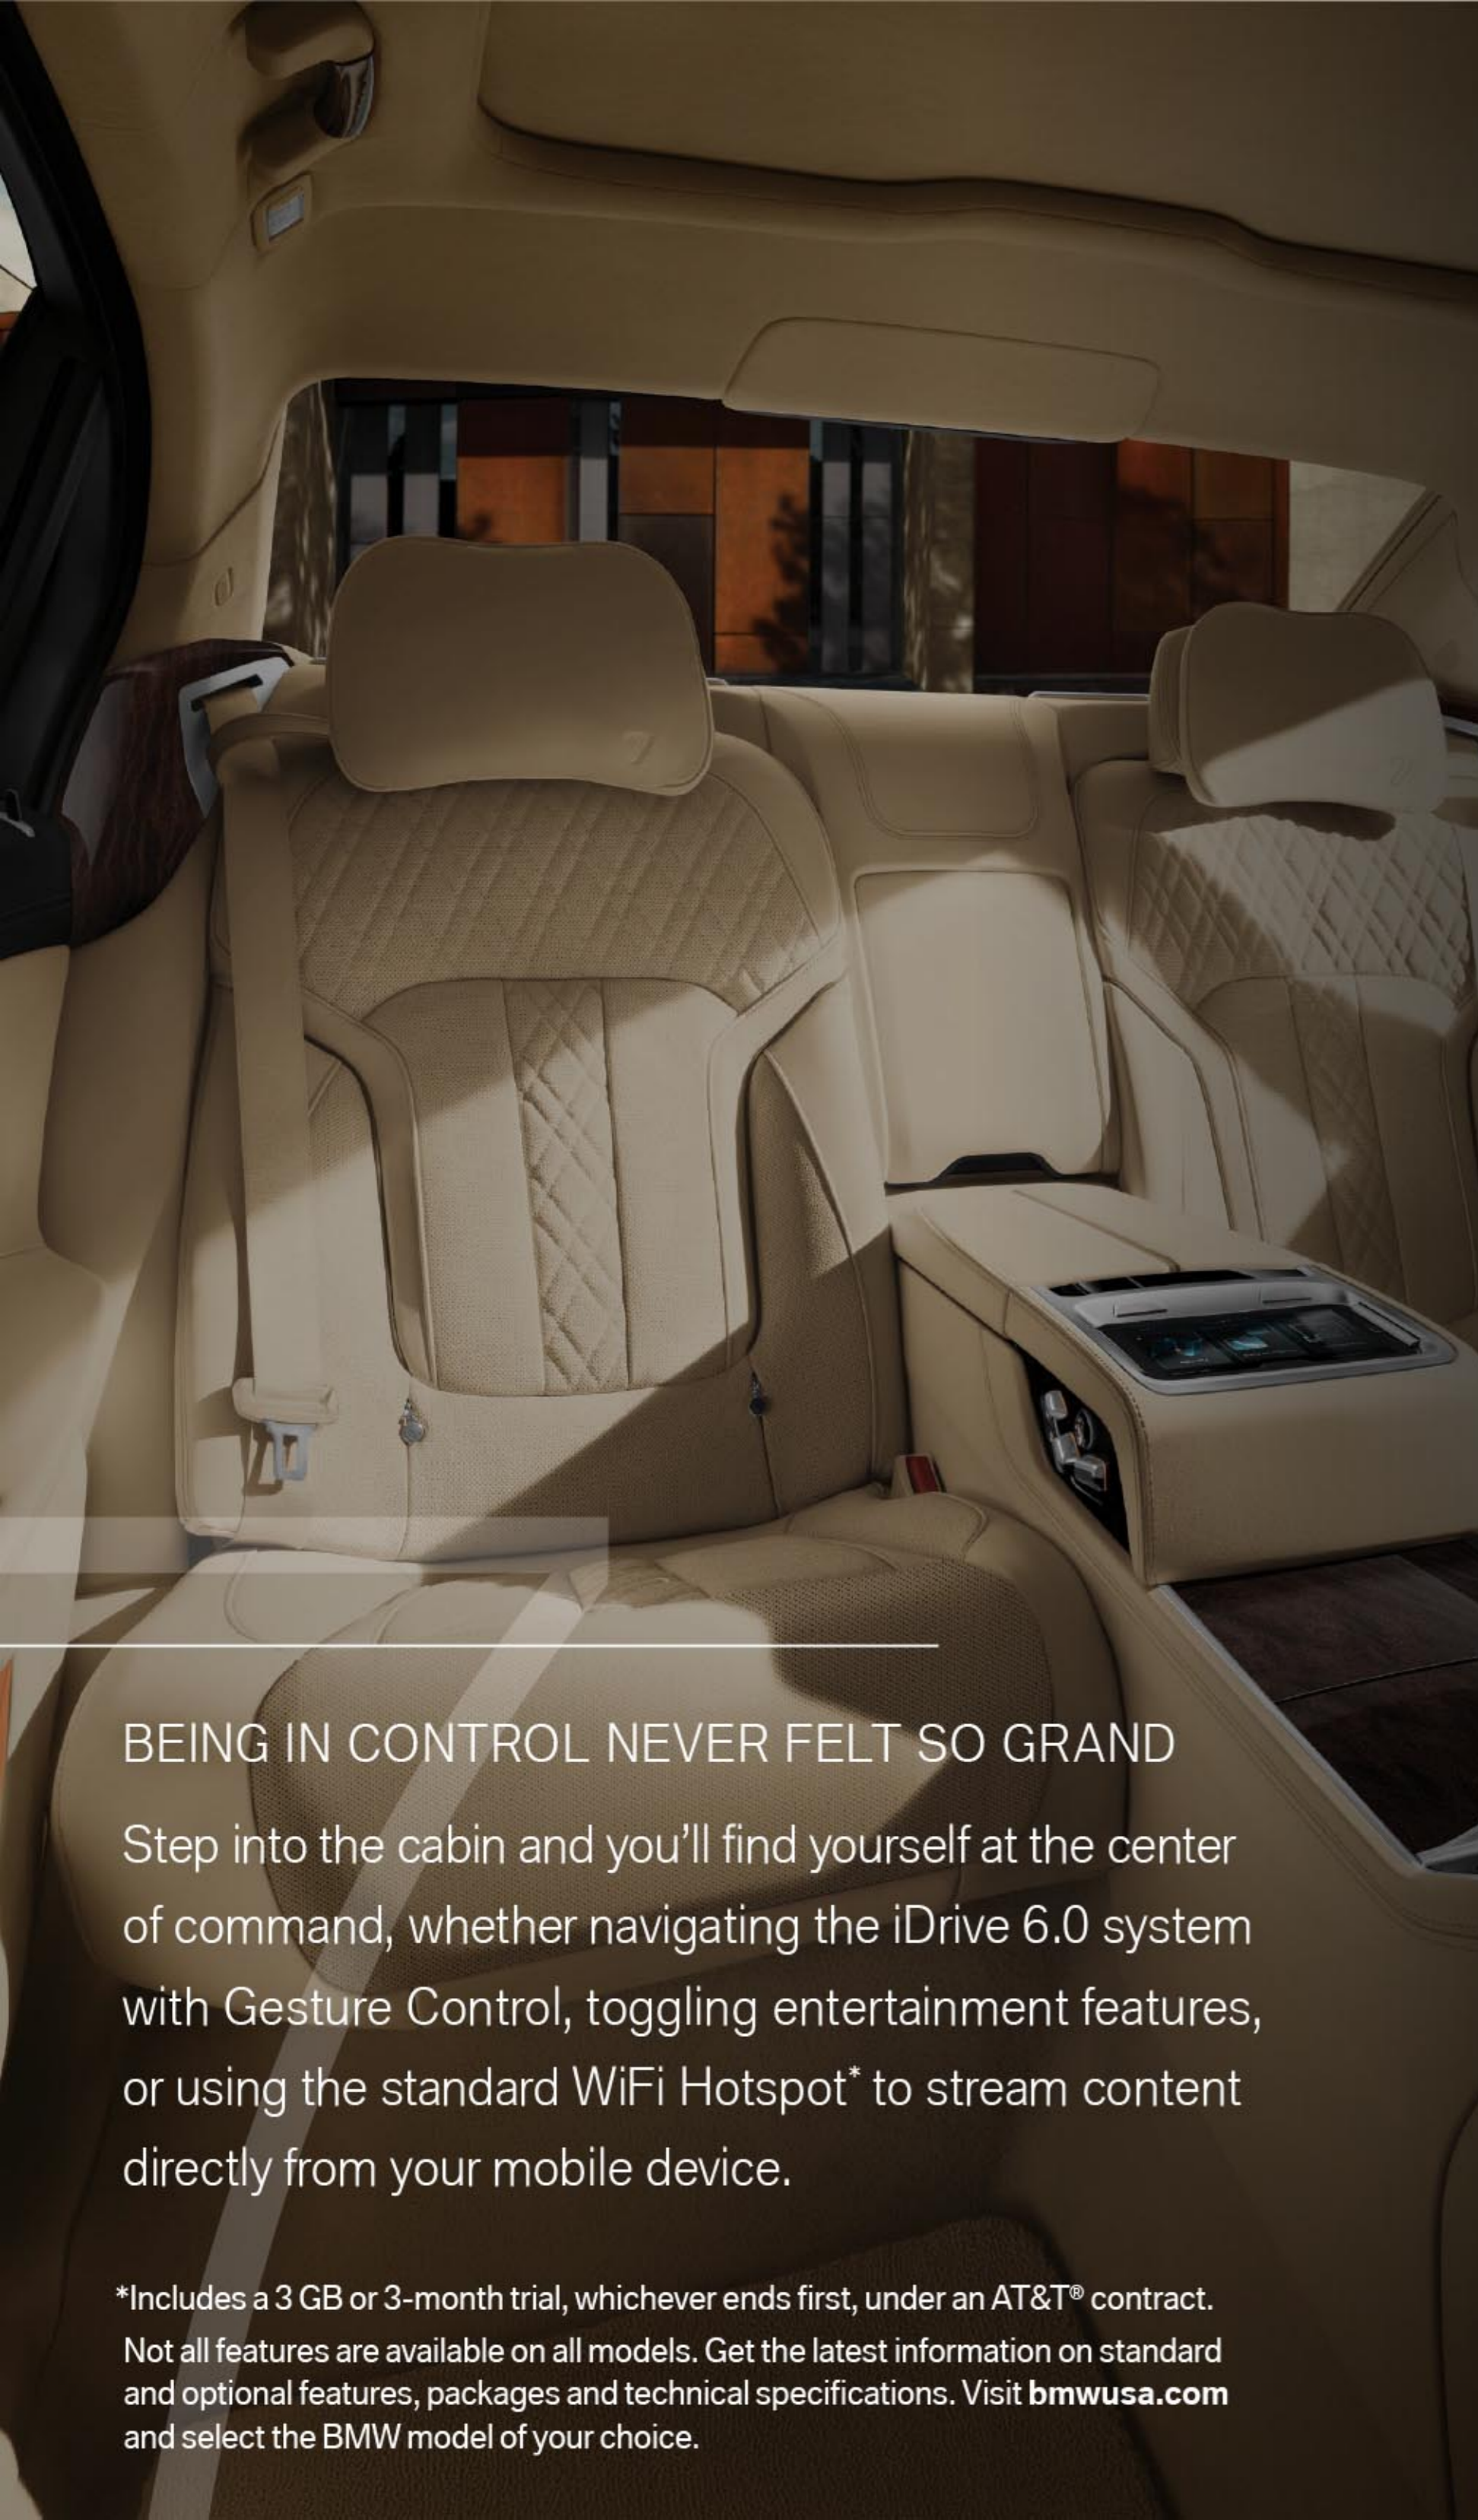

Upholstery