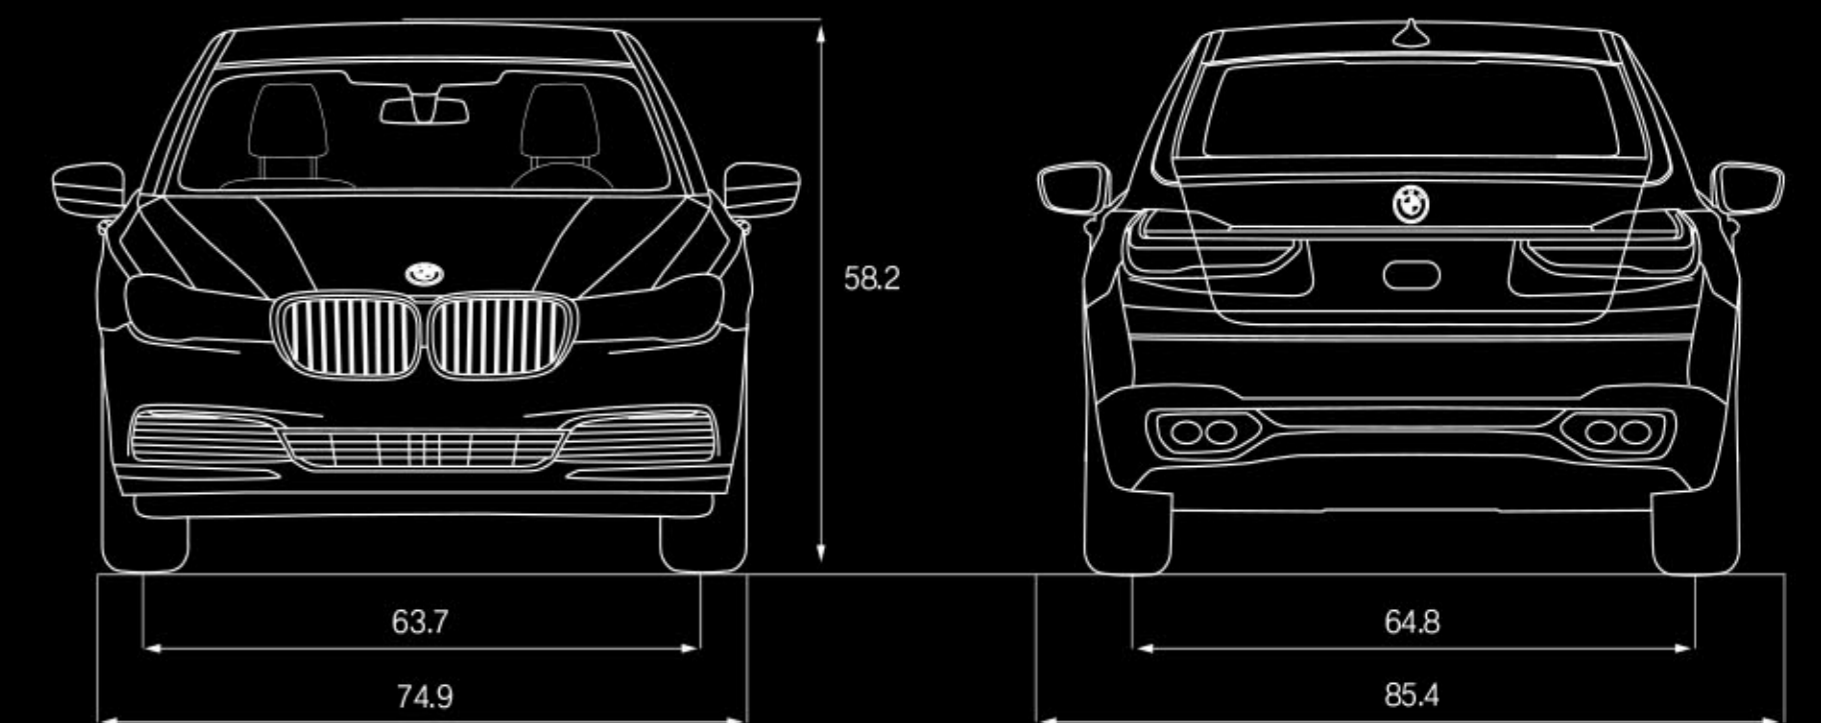

Tech Data

BMW 740i / 740i xDrive

Engine:	3.0-liter TwinPower Turbo inline 6-cylinder
Output:	320 hp @ 5500–6500 / 330 lb-ft @ 1380–5000
0–60 mph (sec)¹:	sDrive: 5.4 xDrive: 5.1
Mileage (City, Highway, Combined):²	sDrive: 21 / 29 / 24 xDrive: 20 / 29 / 23

BMW 750i / 750i xDrive

Engine:	4.4-liter TwinPower Turbo V-8
Output:	443 hp @ 5500–6000 / 479 lb-ft @ 2000–4500
0–60 mph (sec)¹:	sDrive: 4.6 xDrive: 4.3
Mileage (City, Highway, Combined):²	sDrive: 18 / 26 / 21 xDrive: 17 / 25 / 20

BMW 740e xDrive

Engine:	2.0-liter TwinPower Turbo inline 4-cylinder + eDrive electric motor
Combined Output:	322 hp / 369 lb-ft
0–60 mph (sec)¹:	5.1
Mileage (City, Highway, Combined):²	TBP

Dimensions

All dimensions shown in inches.

¹BMW AG preliminary test results. Actual acceleration results may vary, depending on specification of vehicle; road and environmental conditions; testing procedures and driving style. These results should be used for comparison only and verification should not be attempted on public roads. BMW urges you to obey all posted speed laws and always wear safety belts.

² Preliminary figures not available at time of publication.

Figures subject to change. Please visit your BMW Center for the most up-to-date information. Get the latest information on standard and optional features, packages and technical specifications. Visit bmwusa.com and select the BMW model of your choice.