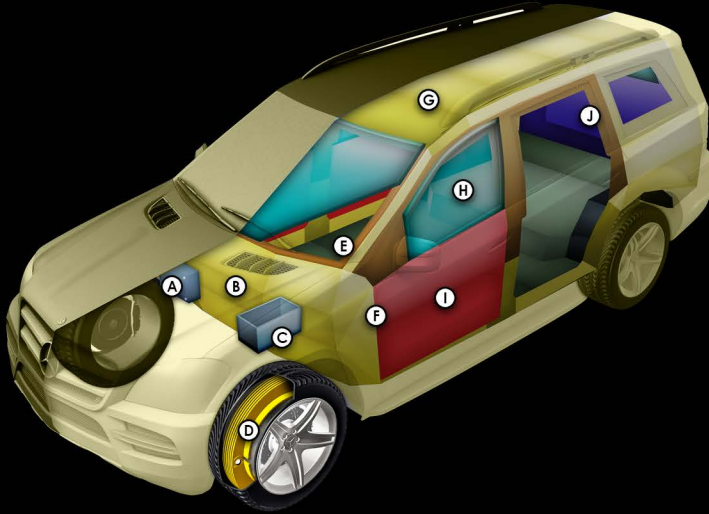

HONDA ODYSSEY TOURING

PROFESSIONALLY ARMORED VAN

"no one protects you better!"

ARMORING FEATURES

** These schematics represent typical armoring of an SUV. The final vehicle (Honda Odyssey Touring) may vary depending on the client's required specifications. **

- **A** Battery protection
- **B** Firewall protection
- **C** Engine computer protection
- **D** Composite run-flats
- **E** Window anchors

- **F** Heavy-duty door hinges
- **G** Roof protection
- **H** Transparent armor
- **I** Door protection
- **J** Steel door overlaps

- **K** Pillar protection
- **L** Floor protection
- **M** Wheel well protection
- **N** Fuel tank protection
- **O** Rear partition armored door with escape hatch

ACCESSORIES & OPTIONS

- White strobe lights (IMAGE 1)
- Maintained OEM interior (IMAGE 2)
- Steel door overlaps (IMAGE 3)
- Rear partition with ballistic glass (IMAGE 4)
- Retractable power driver window (IMAGE 5)
- P.A./Intercom & multi-siren system
- Full size Run-Flat System
- Battery, ECM Protection (IMAGE 6)
- Fuel tank protection (IMAGE 8)