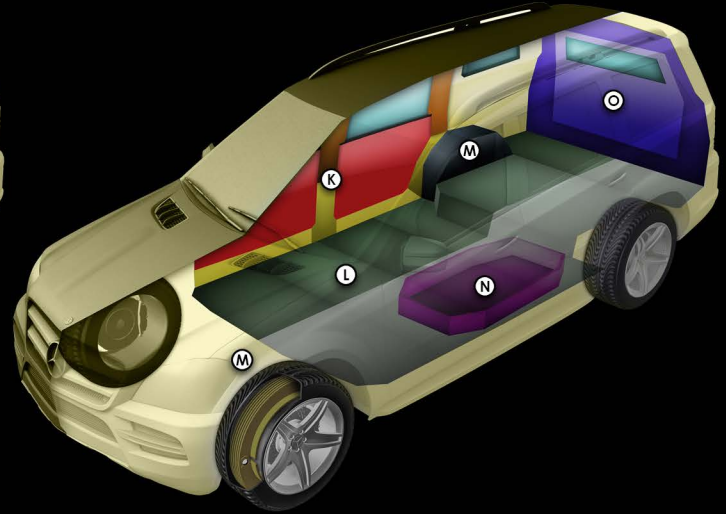

HONDA ODYSSEY TOURING

PROFESSIONALLY ARMORED VAN

"no one protects you better!"

ARMORING FEATURES

** These schematics represent typical armoring of an SUV. The final vehicle (Honda Odyssey Touring) may vary depending on the client's required specifications. **

- **A** Battery protection
- **B** Firewall protection
- **C** Engine computer protection
- **D** Composite run-flats
- **E** Window anchors

- **F** Heavy-duty door hinges
- **G** Roof protection
- **H** Transparent armor
- **I** Door protection
- **J** Steel door overlaps

- **K** Pillar protection
- **L** Floor protection
- **M** Wheel well protection
- **N** Fuel tank protection
- **O** Rear partition armored door with escape hatch

ACCESSORIES & OPTIONS

- White strobe lights (IMAGE 1)
- Maintained OEM interior (IMAGE 2)
- Steel door overlaps (IMAGE 3)
- Rear partition with ballistic glass (IMAGE 4)
- Retractable power driver window (IMAGE 5)
- P.A./Intercom & multi-siren system
- Full size Run-Flat System
- Battery, ECM Protection (IMAGE 6)
- Fuel tank protection (IMAGE 8)