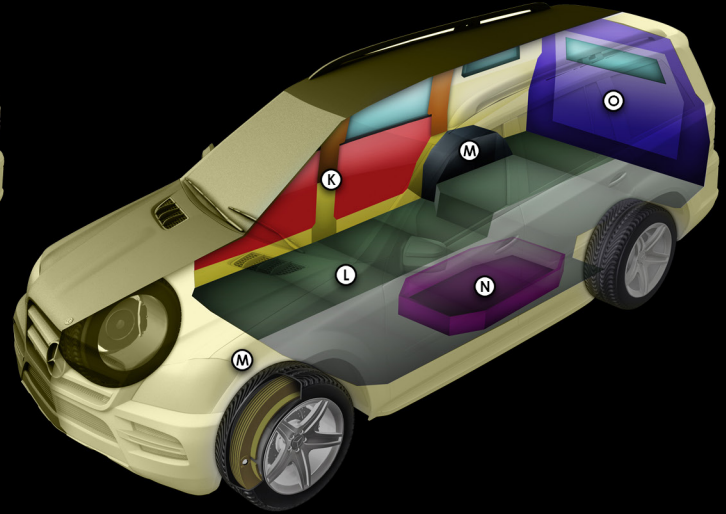

** These schematics represent typical armoring of a sedan. The final vehicle (Chevrolet Suburban 3500 HD LT) may vary depending on the client's required specifications. **

- Ⓐ Battery protection
- Ⓑ Firewall protection
- Ⓒ Engine computer protection
- Ⓓ Composite run-flats
- Ⓔ Window anchors