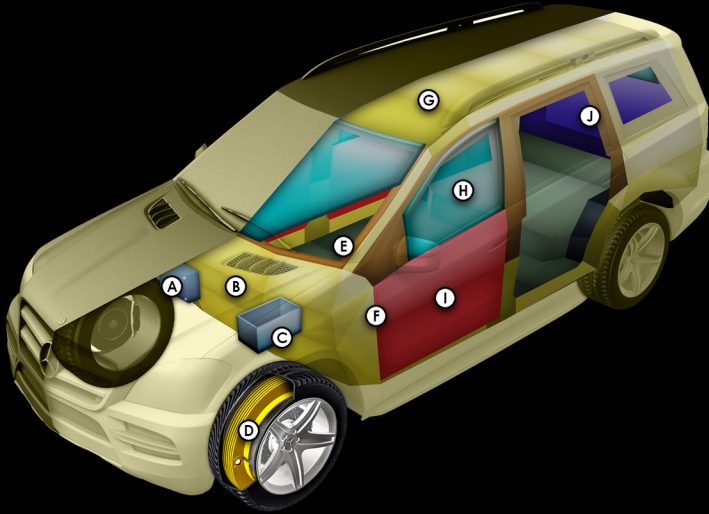

** These schematics represent typical armoring of a sedan. The final vehicle (Chevrolet Suburban 3500 HD LT) may vary depending on the client's required specifications. **

- Ⓐ Battery protection
- Ⓑ Firewall protection
- Ⓒ Engine computer protection
- Ⓓ Composite run-flats
- Ⓔ Window anchors